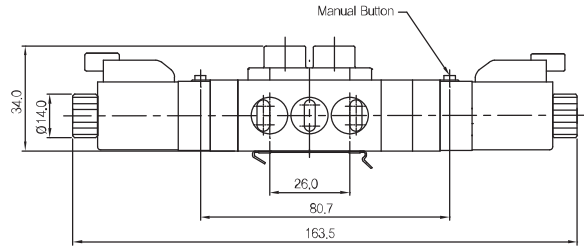

▶ 3위치 Exhaust Center 솔레노이드밸브

SCM343D-F5-P-L-00

SCM333D-F5-P-M-SM1-**-**

SCM333D-F5-P-M-SC1-CZ1-**-**

◆ 외형 치수도

▶ 3위치 Open Center 솔레노이드밸브

SCM353D-F5-P-L-00

SCM353D-F5-P-SMI-00

SCM333D-F5-P-M-SC1-CZ1-**-

련수	2	3	4	5	6	7	8	9	10	11	12	13	14	15	16	17	18	19	20
L2	80.0	90.0	100.0	110.0	120.0	130.0	140.0	150.0	160.0	170.0	180.0	190.0	200.0	210.0	220.0	230.0	240.0	250.0	260.0
L3	95.0	100.0	112.5	125.0	137.5	150.0	162.5	175.0	187.5	200.0	212.5	225.0	237.5	250.0	262.5	275.0	287.5	300.0	312.5
L4	130.0	135.0	147.5	160.0	172.5	185.0	197.5	210.0	222.5	235.0	247.5	260.0	272.5	285.0	297.5	310.0	322.5	335.0	347.5