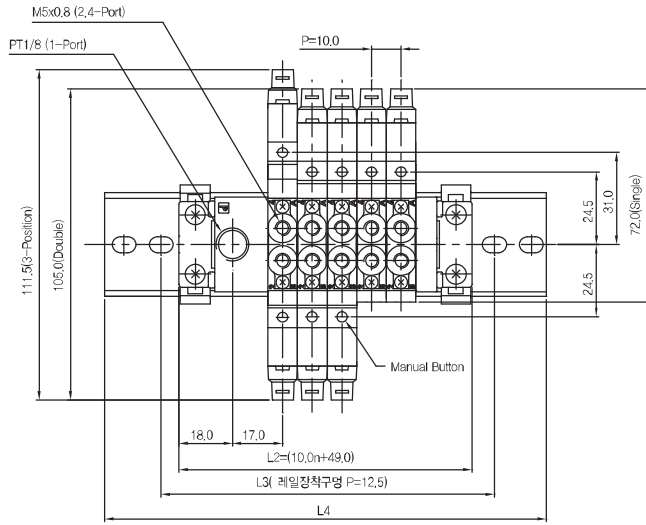

▶ 3위치 Open Center 솔레노이드밸브

SCM253D-F5-P-L-00

SC253D-F5-P-M-00

▶ 약세사리 규격

SCM200-EA
SCM300-EA
SCM400-EA

SCM200-EB
SCM300-EB
SCM400-EB

◆ 외형 치수도

항목 \ 편수	2	3	4	5	6	7	8	9	10
L2	69.0	79.0	89.0	99.0	109.0	119.0	129.0	139.0	149.0
L3	75.0	87.5	100.0	112.5	125.0	137.5	150.0	162.5	175.0
L4	111.5	124.0	136.5	149.0	161.5	174.0	186.5	199.0	211.5

항목 \ 편수	2	3	4	5	6	7	8	9	10	11	12	13	14	15	16	17	18	19	20
L2	80.0	90.0	100.0	110.0	120.0	130.0	140.0	150.0	160.0	170.0	180.0	190.0	200.0	210.0	220.0	230.0	240.0	250.0	260.0
L3	95.0	100.0	112.5	125.0	137.5	150.0	162.5	175.0	187.5	200.0	212.5	225.0	237.5	250.0	262.5	275.0	287.5	300.0	312.5
L4	130.0	135.0	147.5	160.0	172.5	185.0	197.5	210.0	222.5	235.0	247.5	260.0	272.5	285.0	297.5	310.0	322.5	335.0	347.5