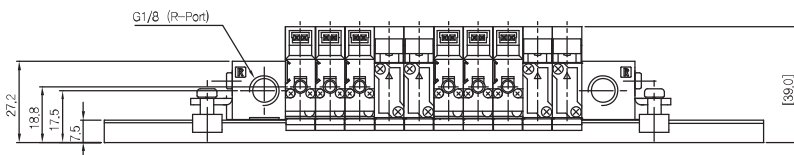

▶ 3위치 Open Center 솔레노이드밸브

SCM253D-F5-P-L-00

SC253D-F5-P-M-00

▶ 약세사리 규격

SCM200-EA
SCM300-EA
SCM400-EA

SCM200-EB
SCM300-EB
SCM400-EB

◆ 외형 치수도

항목 \ 편수	2	3	4	5	6	7	8	9	10
L2	69.0	79.0	89.0	99.0	109.0	119.0	129.0	139.0	149.0
L3	75.0	87.5	100.0	112.5	125.0	137.5	150.0	162.5	175.0
L4	111.5	124.0	136.5	149.0	161.5	174.0	186.5	199.0	211.5

항목 \ 편수	2	3	4	5	6	7	8	9	10	11	12	13	14	15	16	17	18	19	20
L2	80.0	90.0	100.0	110.0	120.0	130.0	140.0	150.0	160.0	170.0	180.0	190.0	200.0	210.0	220.0	230.0	240.0	250.0	260.0
L3	95.0	100.0	112.5	125.0	137.5	150.0	162.5	175.0	187.5	200.0	212.5	225.0	237.5	250.0	262.5	275.0	287.5	300.0	312.5
L4	130.0	135.0	147.5	160.0	172.5	185.0	197.5	210.0	222.5	235.0	247.5	260.0	272.5	285.0	297.5	310.0	322.5	335.0	347.5