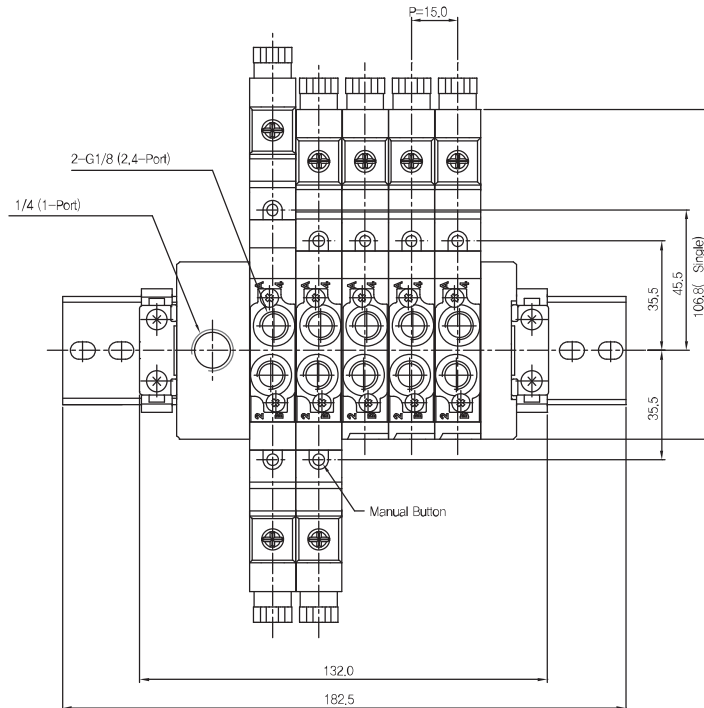

▶ 3위치 Exhaust Center 솔레노이드밸브

SCM343D-F5-P-L-00

SCM333D-F5-P-M-SM1-**-**

SCM333D-F5-P-M-SC1-CZ1-**-**

◆ 외형 치수도

▶ 3위치 Open Center 솔레노이드밸브

SCM353D-F5-P-L-00

SCM353D-F5-P-SMI-00

SCM333D-F5-P-M-SC1-CZ1-**-

련수	2	3	4	5	6	7	8	9	10	11	12	13	14	15	16	17	18	19	20
L2	80.0	90.0	100.0	110.0	120.0	130.0	140.0	150.0	160.0	170.0	180.0	190.0	200.0	210.0	220.0	230.0	240.0	250.0	260.0
L3	95.0	100.0	112.5	125.0	137.5	150.0	162.5	175.0	187.5	200.0	212.5	225.0	237.5	250.0	262.5	275.0	287.5	300.0	312.5
L4	130.0	135.0	147.5	160.0	172.5	185.0	197.5	210.0	222.5	235.0	247.5	260.0	272.5	285.0	297.5	310.0	322.5	335.0	347.5