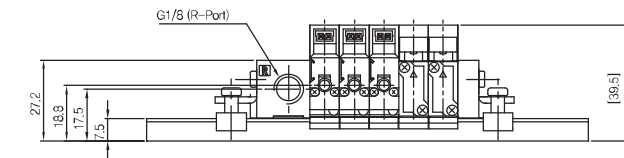

▶ 3위치 Open Center 솔레노이드밸브

SCM253D-F5-P-L-00

SC253D-F5-P-M-00

▶ 약세사리 규격

SCM200-EA
SCM300-EA
SCM400-EA

SCM200-EB
SCM300-EB
SCM400-EB

◆ 외형 치수도

항목 \ 편수	2	3	4	5	6	7	8	9	10
L2	69.0	79.0	89.0	99.0	109.0	119.0	129.0	139.0	149.0
L3	75.0	87.5	100.0	112.5	125.0	137.5	150.0	162.5	175.0
L4	111.5	124.0	136.5	149.0	161.5	174.0	186.5	199.0	211.5

항목 \ 편수	2	3	4	5	6	7	8	9	10	11	12	13	14	15	16	17	18	19	20
L2	80.0	90.0	100.0	110.0	120.0	130.0	140.0	150.0	160.0	170.0	180.0	190.0	200.0	210.0	220.0	230.0	240.0	250.0	260.0
L3	95.0	100.0	112.5	125.0	137.5	150.0	162.5	175.0	187.5	200.0	212.5	225.0	237.5	250.0	262.5	275.0	287.5	300.0	312.5
L4	130.0	135.0	147.5	160.0	172.5	185.0	197.5	210.0	222.5	235.0	247.5	260.0	272.5	285.0	297.5	310.0	322.5	335.0	347.5