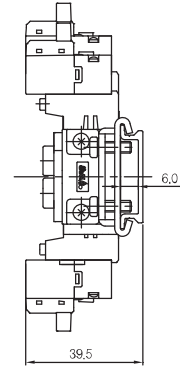

◆ 외형 치수도

▶ 3위치 Close Center 솔레노이드밸브

SCM233D-F5-P-L-00

SCM233D-F5-P-M-00

▶ 3위치 Exhaust Center 솔레노이드밸브

SCM243D-F5-P-L-00

SCM243D-F5-P-M-00

◆ 외형 치수도

▶ 3위치 Open Center 솔레노이드밸브

SCM253D-F5-P-L-00

SC253D-F5-P-M-00

▶ 약세사리 규격

SCM200-EA
SCM300-EA
SCM400-EA

SCM200-EB
SCM300-EB
SCM400-EB

◆ 외형 치수도

항목 \ 편수	2	3	4	5	6	7	8	9	10
L2	69.0	79.0	89.0	99.0	109.0	119.0	129.0	139.0	149.0
L3	75.0	87.5	100.0	112.5	125.0	137.5	150.0	162.5	175.0
L4	111.5	124.0	136.5	149.0	161.5	174.0	186.5	199.0	211.5

항목 \ 편수	2	3	4	5	6	7	8	9	10	11	12	13	14	15	16	17	18	19	20
L2	80.0	90.0	100.0	110.0	120.0	130.0	140.0	150.0	160.0	170.0	180.0	190.0	200.0	210.0	220.0	230.0	240.0	250.0	260.0
L3	95.0	100.0	112.5	125.0	137.5	150.0	162.5	175.0	187.5	200.0	212.5	225.0	237.5	250.0	262.5	275.0	287.5	300.0	312.5
L4	130.0	135.0	147.5	160.0	172.5	185.0	197.5	210.0	222.5	235.0	247.5	260.0	272.5	285.0	297.5	310.0	322.5	335.0	347.5