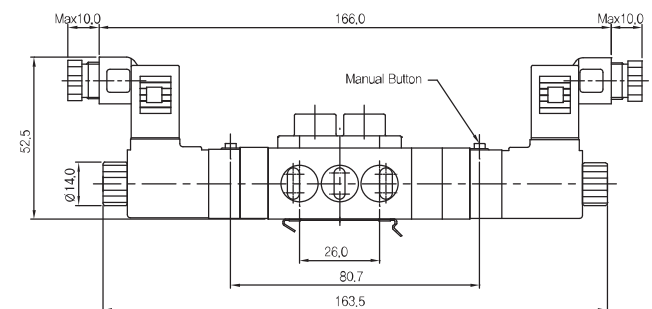

▶ 3위치 Exhaust Center 솔레노이드밸브

SCM343D-F5-P-L-00

SCM333D-F5-P-M-SM1-**-**

SCM333D-F5-P-M-SC1-CZ1-**-**

◆ 외형 치수도

▶ 3위치 Open Center 솔레노이드밸브

SCM353D-F5-P-L-00

SCM353D-F5-P-SMI-00

SCM333D-F5-P-M-SC1-CZ1-**-

련수	2	3	4	5	6	7	8	9	10	11	12	13	14	15	16	17	18	19	20
L2	80.0	90.0	100.0	110.0	120.0	130.0	140.0	150.0	160.0	170.0	180.0	190.0	200.0	210.0	220.0	230.0	240.0	250.0	260.0
L3	95.0	100.0	112.5	125.0	137.5	150.0	162.5	175.0	187.5	200.0	212.5	225.0	237.5	250.0	262.5	275.0	287.5	300.0	312.5
L4	130.0	135.0	147.5	160.0	172.5	185.0	197.5	210.0	222.5	235.0	247.5	260.0	272.5	285.0	297.5	310.0	322.5	335.0	347.5