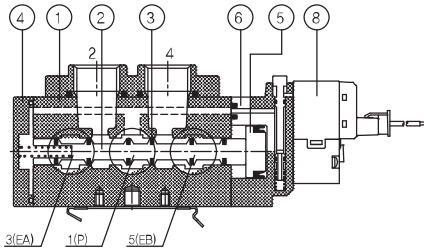

◆ 밸브형식

◆ 주요부품

번호	부품명	비고
1	몸체	알루미늄 다이캐스팅
2	스플	알루미늄
3	패킹	NBR
4	바디캡	알루미늄
5	피스톤	수지
6	파이롯트	수지
7	코일	코일 Ass'y
8	블럭가이드	아연다이캐스팅
9	스프링 가이드	수지