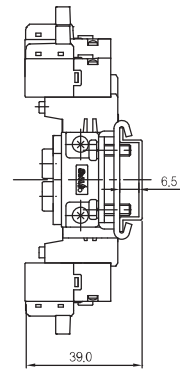

◆ 외형 치수도

▶ 3위치 Close Center 솔레노이드밸브

SCM233D-F5-P-L-00

SCM233D-F5-P-M-00

▶ 3위치 Exhaust Center 솔레노이드밸브

SCM243D-F5-P-L-00

SCM243D-F5-P-M-00

◆ 외형 치수도

▶ 3위치 Open Center 솔레노이드밸브

SCM253D-F5-P-L-00

SC253D-F5-P-M-00

▶ 약세사리 규격

SCM200-EA
SCM300-EA
SCM400-EA

SCM200-EB
SCM300-EB
SCM400-EB

◆ 외형 치수도

항목 \ 편수	2	3	4	5	6	7	8	9	10
L2	69.0	79.0	89.0	99.0	109.0	119.0	129.0	139.0	149.0
L3	75.0	87.5	100.0	112.5	125.0	137.5	150.0	162.5	175.0
L4	111.5	124.0	136.5	149.0	161.5	174.0	186.5	199.0	211.5

항목 \ 편수	2	3	4	5	6	7	8	9	10	11	12	13	14	15	16	17	18	19	20
L2	80.0	90.0	100.0	110.0	120.0	130.0	140.0	150.0	160.0	170.0	180.0	190.0	200.0	210.0	220.0	230.0	240.0	250.0	260.0
L3	95.0	100.0	112.5	125.0	137.5	150.0	162.5	175.0	187.5	200.0	212.5	225.0	237.5	250.0	262.5	275.0	287.5	300.0	312.5
L4	130.0	135.0	147.5	160.0	172.5	185.0	197.5	210.0	222.5	235.0	247.5	260.0	272.5	285.0	297.5	310.0	322.5	335.0	347.5